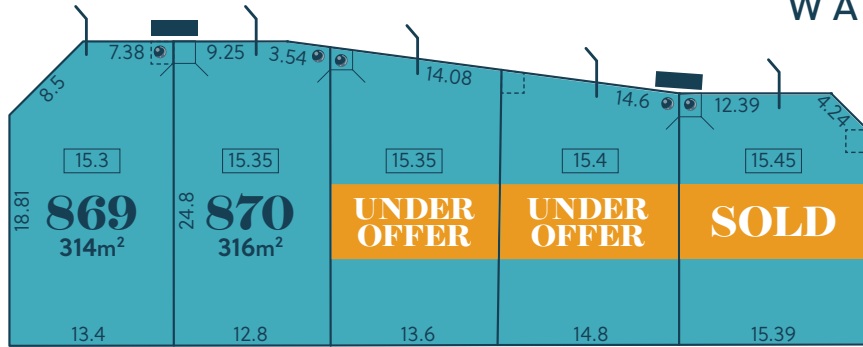

ALCOCK STREET

WARRIDA WAY

AROONNA WAY

- WATER CONNECTION
- DRAINAGE
- SEWER
- ELECTRICITY CONNECTION
- NBN

Warrida Way

PARKLAND ESTATE