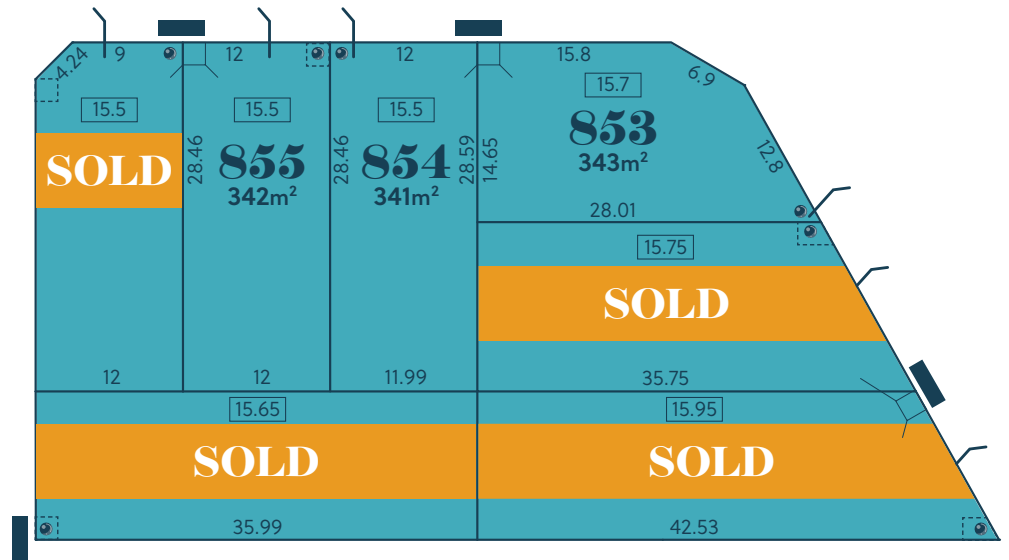

ALCOCK STREET

WARRIDA WAY

AROONNA WAY

- WATER CONNECTION
- DRAINAGE
- SEWER
- ELECTRICITY CONNECTION
- NBN

Warrida Way

PARKLAND ESTATE