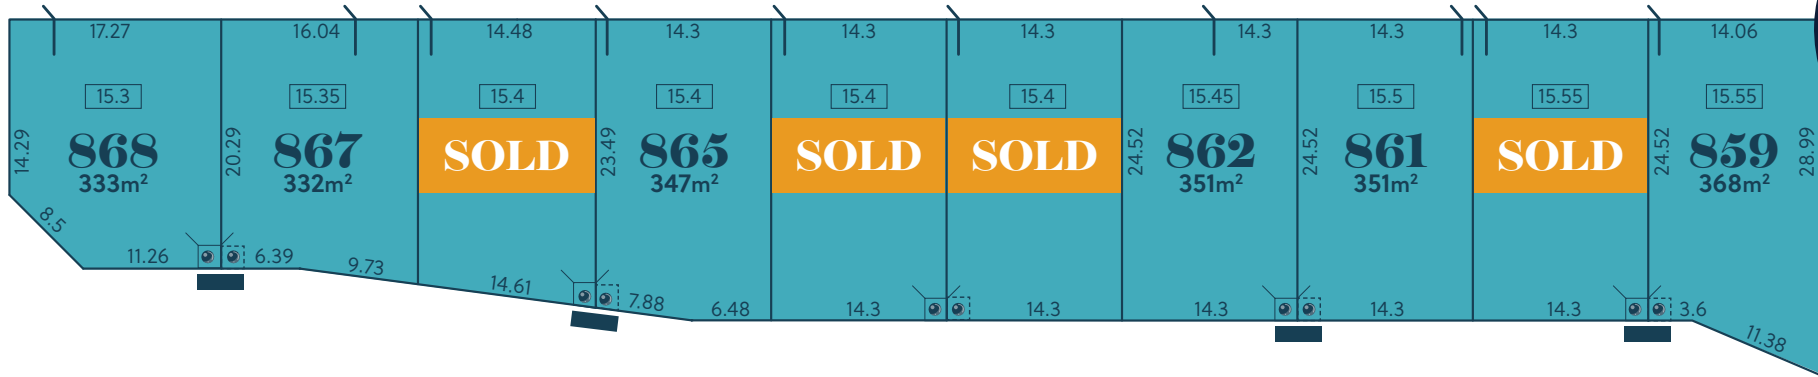

ALCOCK STREET

WARRIDA WAY

AROONNA WAY

- WATER CONNECTION
- DRAINAGE
- SEWER
- ELECTRICITY CONNECTION
- NBN

Warrida Way

PARKLAND ESTATE