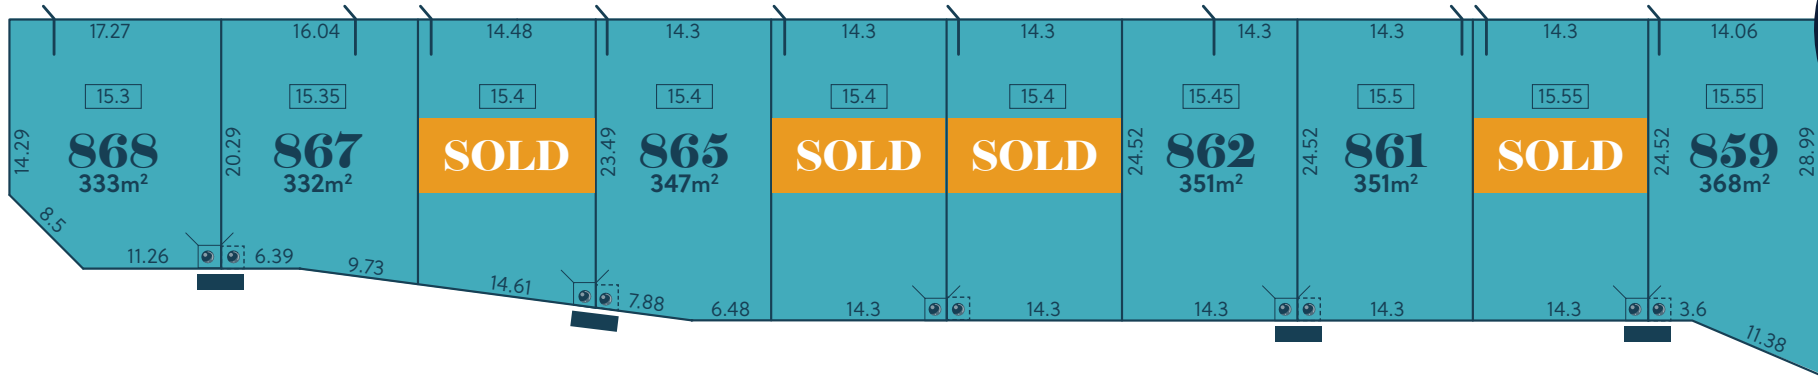

ALCOCK STREET

WARRIDA WAY

AROONNA WAY

-  WATER CONNECTION
-  DRAINAGE
-  SEWER
-  ELECTRICITY CONNECTION
-  NBN

Warrida Way

PARKLAND ESTATE