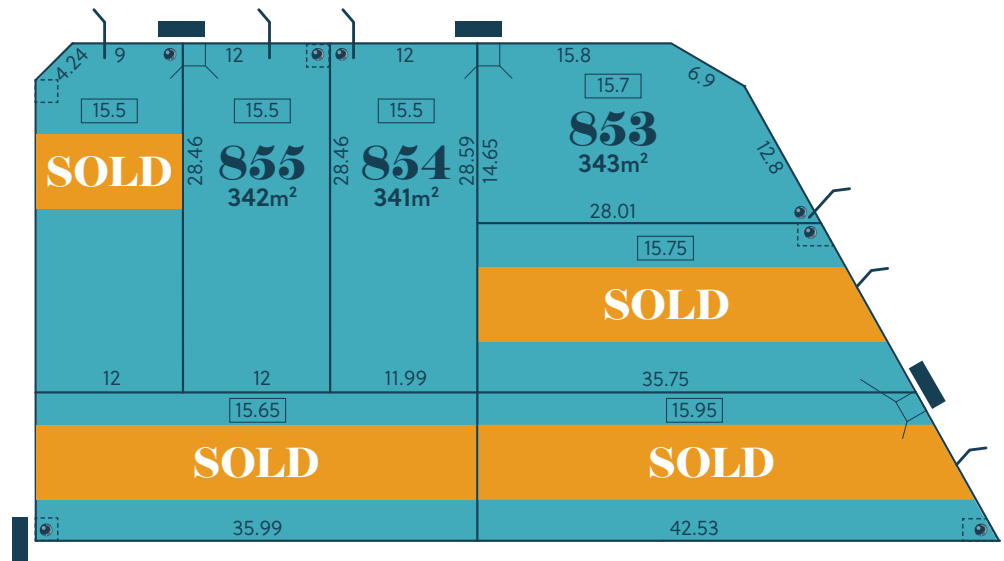

ALCOCK STREET

WARRIDA WAY

AROONNA WAY

-  WATER CONNECTION
-  DRAINAGE
-  SEWER
-  ELECTRICITY CONNECTION
-  NBN

Warrida Way

PARKLAND ESTATE