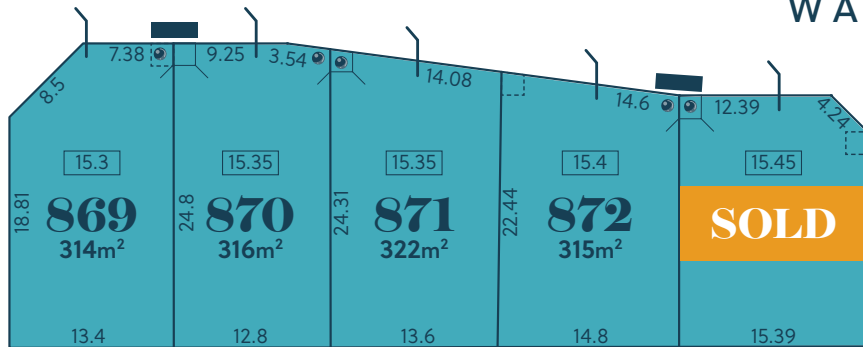

ALCOCK STREET

WARRIDA WAY

AROONNA WAY

-  WATER CONNECTION
-  DRAINAGE
-  SEWER
-  ELECTRICITY CONNECTION
-  NBN

Warrida Way

PARKLAND ESTATE